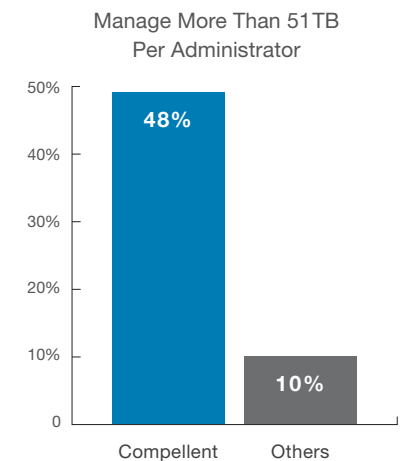

Confidently Manage More Storage

The majority of Compellent customers reported the ability to comfortably manage over 50 TB per administrator, compared to only 10 percent of customers using other systems.

Accomplish Day-to-Day Tasks Faster

Compellent customers reported the ability to complete a series of common storage tasks three to five times faster than customers using other systems.

Perform Advanced Tasks In 10 Minutes or Less

Remote replication, storage provisioning, data migration, snapshots – all take less than 10 minutes for the vast majority of Compellent customers.

What Can Compellent Do In Less Than 10 Minutes?

Implement a Single-Step ILM Solution

Compellent is the industry's only SAN with Automated Tiered Storage – a solution that automatically classifies and migrates data to the optimum tier of storage.

Create and Map a New Volume of Any Size

Thin Provisioning and unlimited capacity expansion allow you to eliminate wasted storage space and create volumes or expand capacity in less than 1 minute.

Recover Any Size Volume to Any Server

Create an unlimited number of space-efficient snapshots that enable recovery to any point in time in less than 10 seconds.

Setup Remote Replication In As Few As 6 Clicks

Cut bandwidth and storage management requirements in half for affordable multi-site replication.

KEY FINDINGS

Report Shows the Compellent Ease of Use Advantage

sidepath

www.sidepath.com