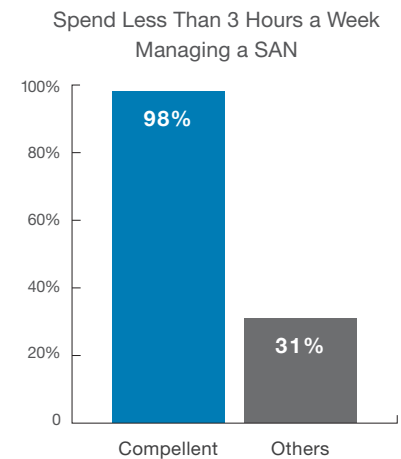

Confidently Manage More Storage

The majority of Compellent customers reported the ability to comfortably manage over 50 TB per administrator, compared to only 10 percent of customers using other systems.

Accomplish Day-to-Day Tasks Faster

Compellent customers reported the ability to complete a series of common storage tasks three to five times faster than customers using other systems.

Perform Advanced Tasks In 10 Minutes or Less

Remote replication, storage provisioning, data migration, snapshots – all take less than 10 minutes for the vast majority of Compellent customers.

What Can Compellent Do In Less Than 10 Minutes?

Implement a Single-Step ILM Solution

Compellent is the industry's only SAN with Automated Tiered Storage – a solution that automatically classifies and migrates data to the optimum tier of storage.

Create and Map a New Volume of Any Size

Thin Provisioning and unlimited capacity expansion allow you to eliminate wasted storage space and create volumes or expand capacity in less than 1 minute.

Recover Any Size Volume to Any Server

Create an unlimited number of space-efficient snapshots that enable recovery to any point in time in less than 10 seconds.

Setup Remote Replication In As Few As 6 Clicks

Cut bandwidth and storage management requirements in half for affordable multi-site replication.

KEY FINDINGS

Report Shows the Compellent Ease of Use Advantage

sidepath

www.sidepath.com